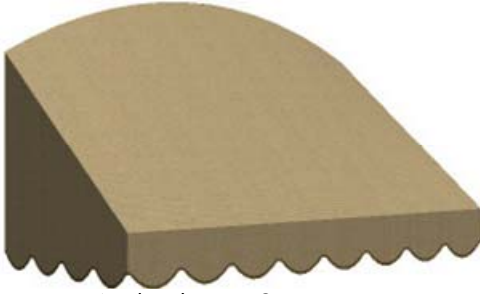

AWNING STYLES

RESIDENTIAL & COMMERCIAL

Traditional Stationary

Dome

Flat Panel

Arched-Top Stationary

Clam (European Dome)

Swag (Concave)

Flat End Dome (Convex)

Long Dome

Patio Cover

Gabled Entry

Barrel Entry

All styles available with different valance options:

Loose Valance

Tight Valance