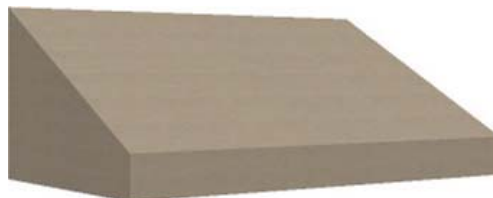

AWNING STYLES

RESIDENTIAL & COMMERCIAL

Traditional Stationary

Dome

Flat Panel

Arched-Top Stationary

Clam (European Dome)

Swag (Concave)

Flat End Dome (Convex)

Long Dome

Patio Cover

Gabled Entry

Barrel Entry

All styles available with different valance options:

Loose Valance

Tight Valance