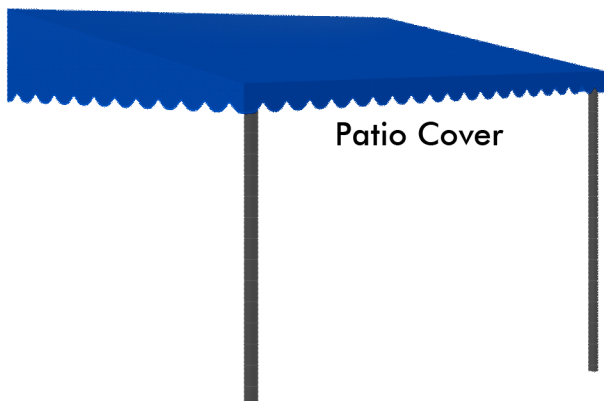

# AWNING STYLES

Residential & Commercial

Traditional Stationary

Dome

Flat Panel

Arched-Top Stationary

Clam (European Dome)

Swag (Concave)

Flat End Dome (Convex)

Long Dome

Patio Cover

Gabled Entry

Barrel Entry

All styles available with different valance options:

Loose Valance

Tight Valance